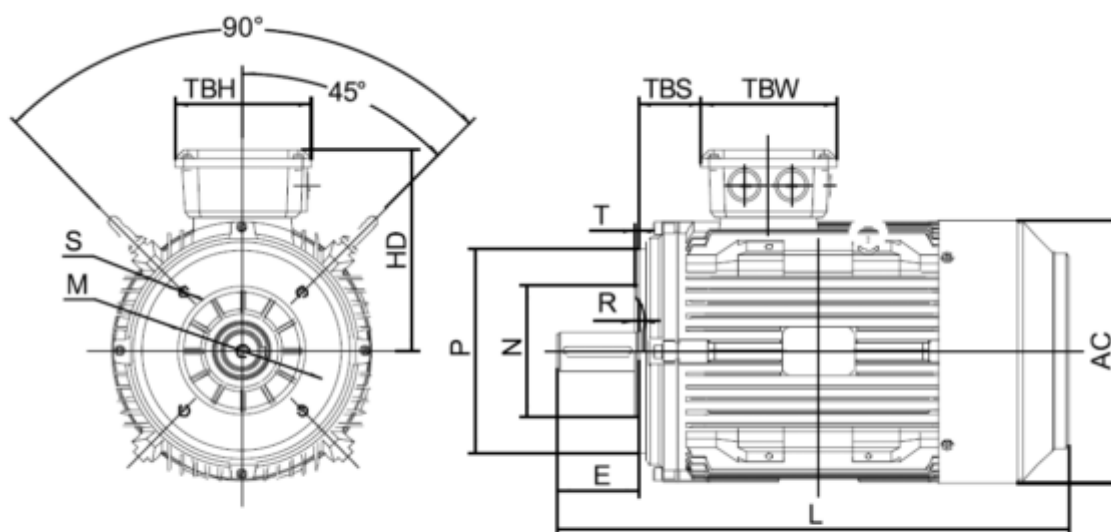

Data Sheet

Article number: 250300400615

Description: Kleedrive T3C 132M1-6 4.0KW 900 rpm
3x230/400V 50HZ IP55 B14 Eff=86,8%

Measures

AA = 263	K = Ø12	TBW = 134
AC = Ø259	L = 5005	
AD = 332	M = 165	
D = Ø38	N = 130	
E = 80	P = 200	
F = 10	S = 3.5	
G = 33	TBH = 134	
HD = 200	TBS = 61.5	