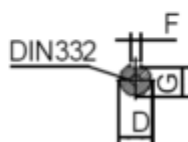

Data Sheet

Article number: 250300400615

Description: Kleedrive T3C 132M1-6 4.0KW 900 rpm
3x230/400V 50HZ IP55 B14 Eff=86,8%

Measures

AA = 263	K = Ø12	TBW = 134
AC = Ø259	L = 5005	
AD = 332	M = 165	
D = Ø38	N = 130	
E = 80	P = 200	
F = 10	S = 3.5	
G = 33	TBH = 134	
HD = 200	TBS = 61.5	